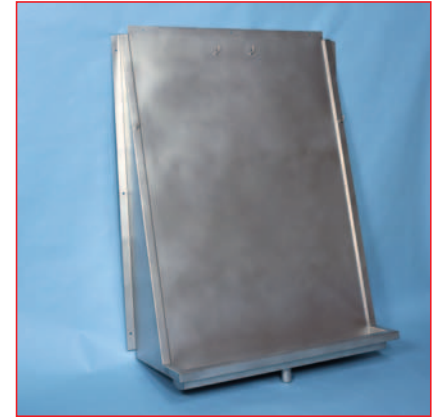

SWP
Apron wash rack, which can be combined with boot wash